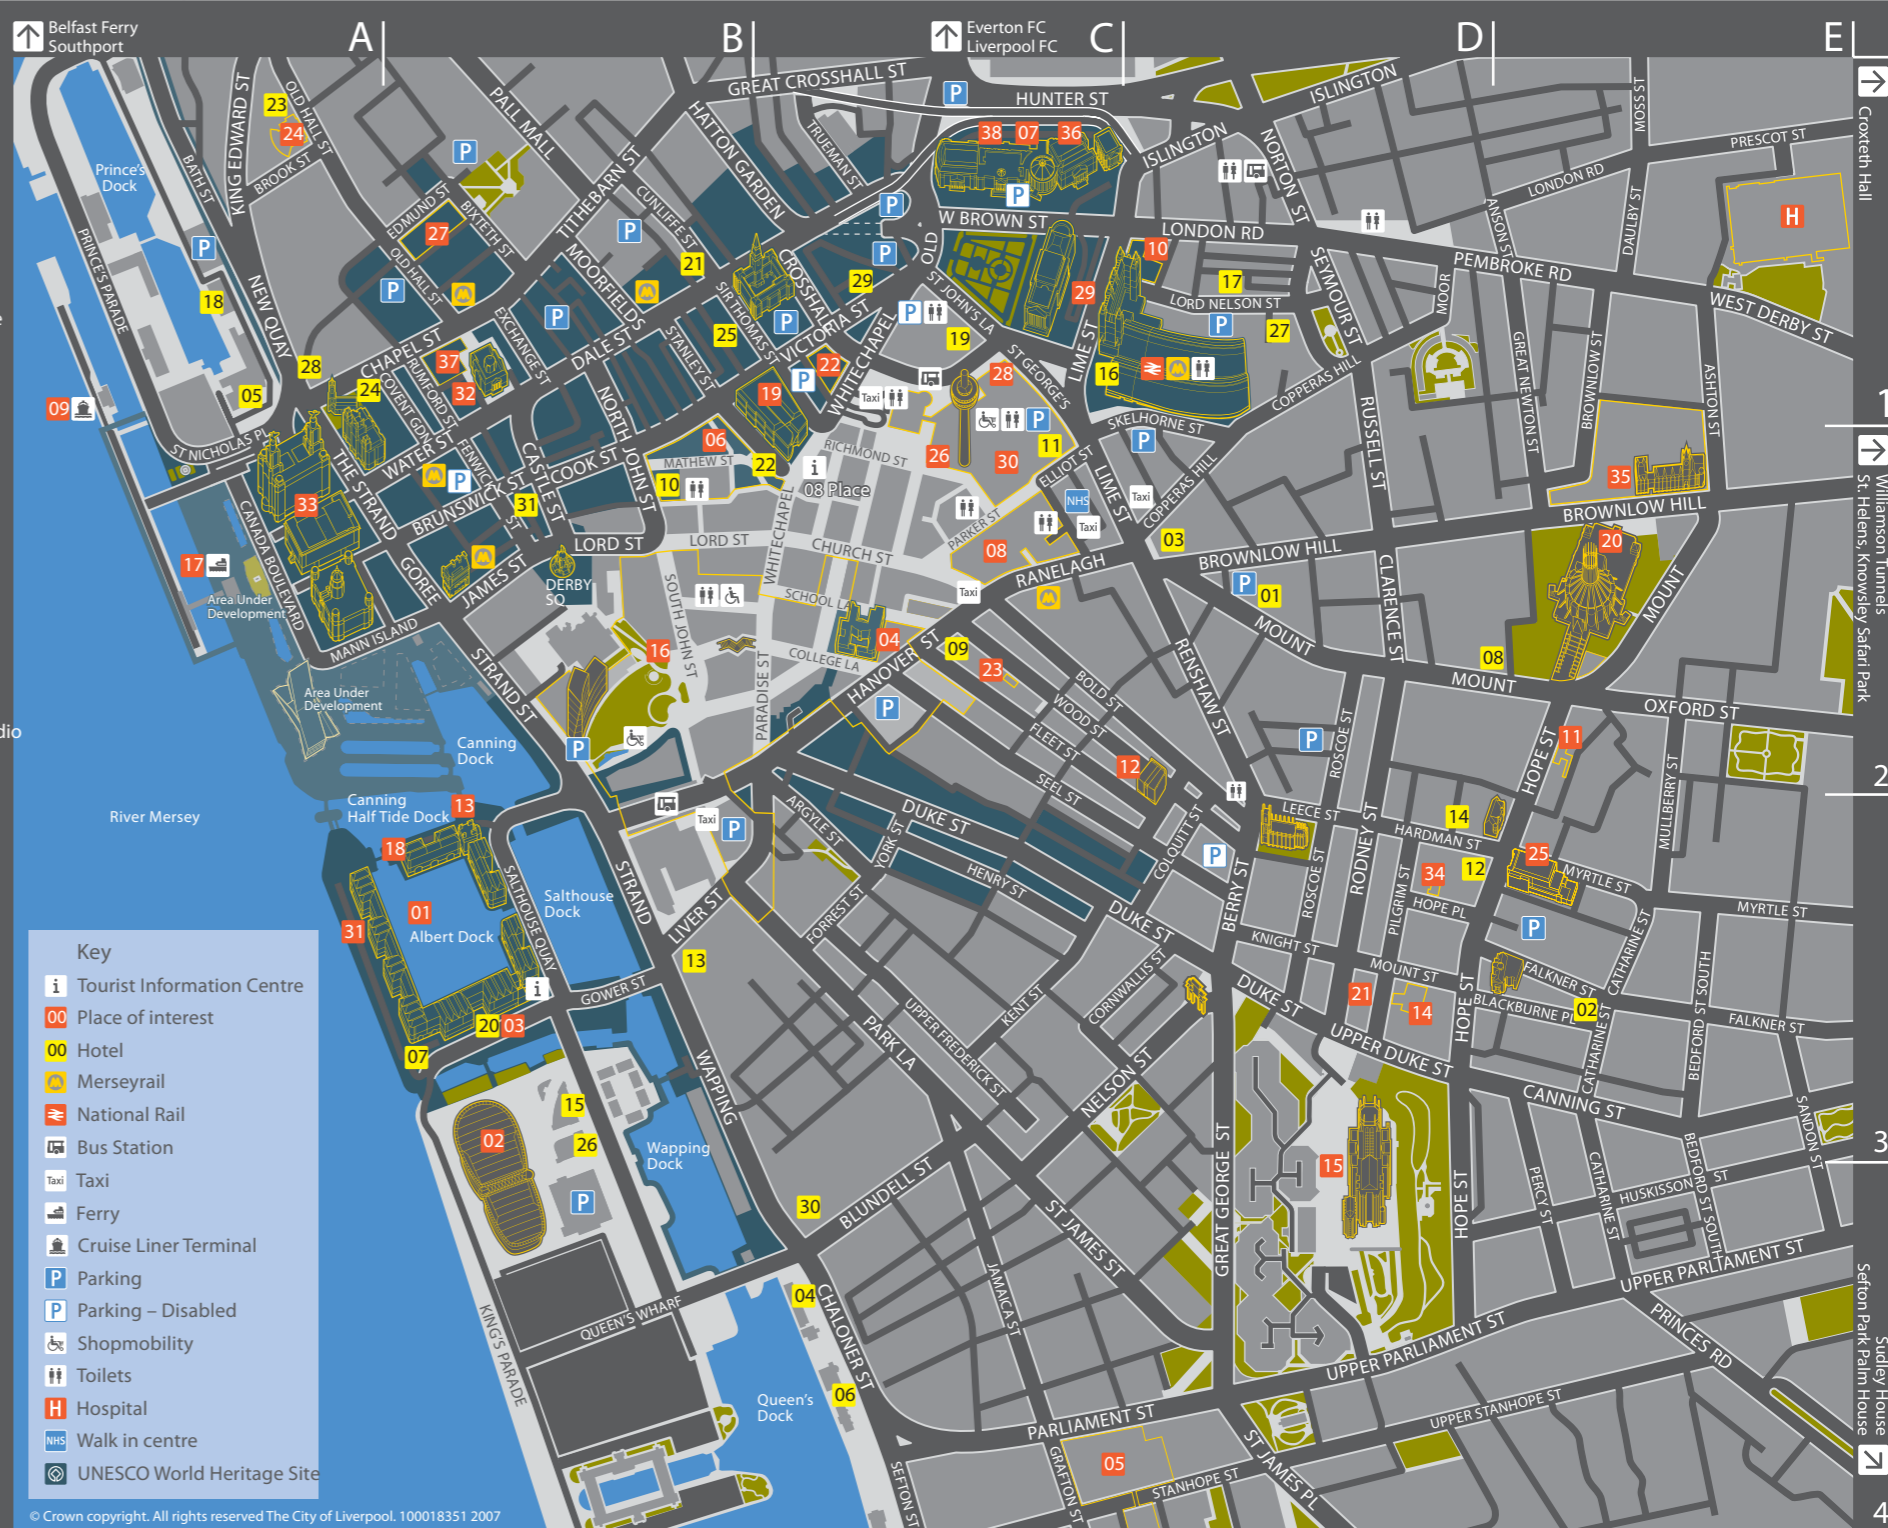

Attractions and Services

1. 01 Albert Dock
2. 02 Arena & Convention Centre
3. 03 Beatles Story
4. 04 Bluecoat
5. 05 Cain's Brewery
6. 06 The Cavern/Cavern Walks
7. 07 Central Library
8. 08 Clayton Square Shopping Centre
9. 09 Cruise Liner Terminal
10. 10 Empire Theatre
11. 11 Everyman Theatre
12. 12 FACT
13. 13 International Slavery Museum
14. 14 LIPA
15. 15 Liverpool Cathedral
16. 16 Liverpool One
17. 17 Mersey Ferries
18. 18 Merseyside Maritime Museum
19. 19 Metquarter
20. 20 Metropolitan Cathedral
21. 21 Mr Hardman's Photographic Studio
22. 22 National Conservation Centre
23. 23 Open Eye Gallery
24. 24 Passport Office
25. 25 Philharmonic Hall
26. 26 Playhouse Theatre
27. 27 Register Office
28. 28 Royal Court Theatre
29. 29 St. George's Hall
30. 30 St. John's Centre
31. 31 Tate Liverpool
32. 32 Town Hall
33. 33 Underwater Street
34. 34 Unity Theatre
35. 35 Victoria Gallery & Museum
36. 36 Walker Art Gallery
37. 37 Western Approaches
38. 38 World Museum Liverpool

1. Key
2. Tourist Information Centre
   - Place of interest
   - Hotel
   - Merseyrail
   - National Rail
   - Bus Station
   - Taxi
   - Ferry
   - Cruise Liner Terminal
   - Parking
   - Parking - Disabled
   - Shopmobility
   - Toilets
   - Hospital
   - Walk in centre
   - UNESCO World Heritage Site

© Crown copyright. All rights reserved The City of Liverpool. 100018351 2007

Six Minutes Walk

Liverpool Airport
Speke Hall / Otterspool Promenade